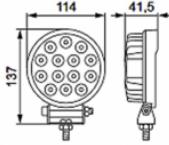

HELLA 357105022 ValueFit R2200 LED

Part Number - 357.105-022

MRP : INR 3420

Details

- For large-surface illumination of the work area.
- Offers lighting similar to daylight .
- Light output comparable with xenon.