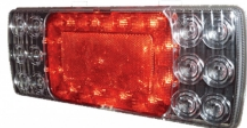

HELLA 980890641 New LED Tail Lamp RH With Licence Plate MSSL Connector

Part Number - 980.890-641

MRP : INR 2090

Details

- LED instant light up provides extra braking distance. LED T/L with normal connector also available.