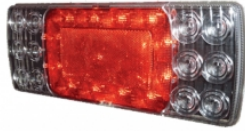

## HELLA 980890511 LED Tail Lamp LH

Part Number - 980.890-511

MRP : INR 4551

### Details

- LED instant light up provides extra braking distance. LED T/L with normal connector also available.

Voltage : 24V