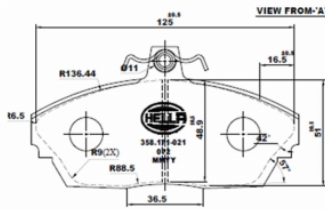

HELLA Front Position Brake Pad Set for MAHINDRA Bolero Sumo Armada 358171021

Part Number - 358.171-021

MRP : INR 949

Details

Warranty

Warranty Description:-	NA
------------------------	----

Address:

Hella India Lighting Ltd.
6A, 6th Floor, 184, Platinum Tower
Udyog Vihar Phase I
Gurugram- 122016 (Haryana)
Phone: +91 124 4658600
Email ID: careindia.iam@hella.com