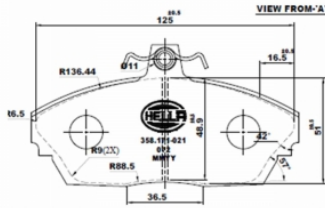

HELLA Front Position Brake Pad Set for MAHINDRA Bolero Sumo Armada 358171021

Part Number - 358.171-021

MRP : INR 949

Details

Warranty

Warranty Description:-	NA

Address:

Hella India Lighting Ltd.
6A, 6th Floor, 184, Platinum Tower
Udyog Vihar Phase I
Gurugram- 122016 (Haryana)
Phone: +91 124 4658600
Email ID: careindia.iam@hella.com

Toll-Free: 1800 103 5405

Motoring Partner

Road Safety Partner

Social Media

[f /hellaIndia](#)
[t /hellaIndiaiam](#)
[in /company/hellaIndiaLighting](#)
[@ /hellaIndia](#)

Partners